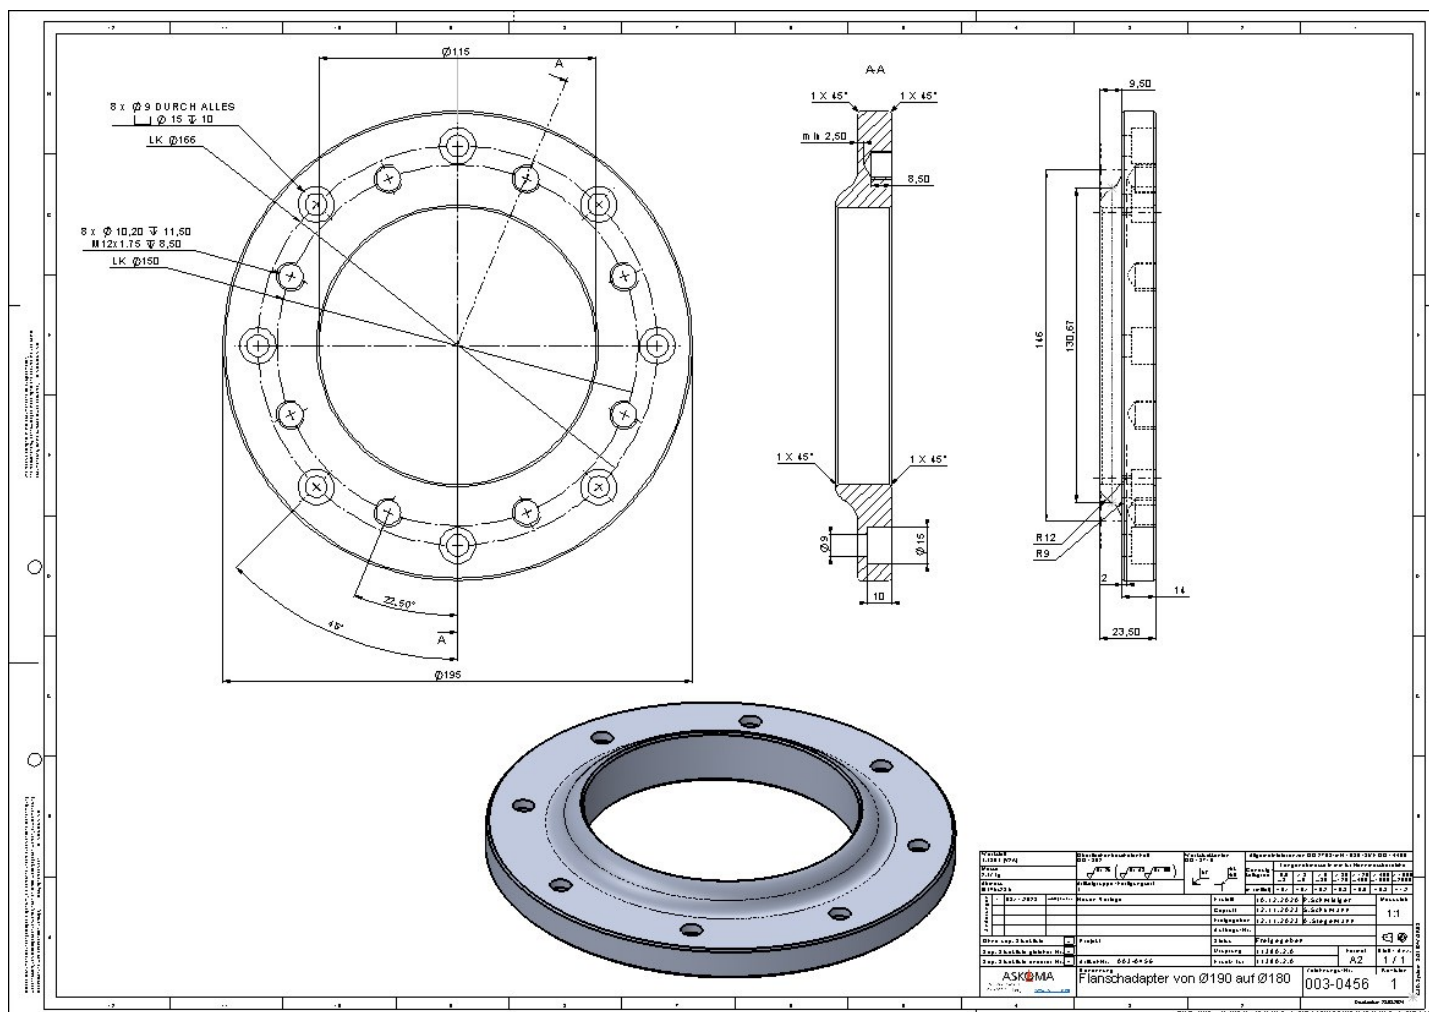

Flange adapter

Overview

Art. number	Description	Picture	Detail see page
012-0152	Flange adapter from Ø180mm to 1½" internal thread		3
012-0153	Flange adapter from Ø190 to Ø180mm		4
012-0154 012-0154.1	Flange adapter from Ø210 to Ø180mm including gasket		5
012-0155	Flange adapter from Ø240 to Ø180mm		6
012-0156	Flange adapter from Ø257 to Ø180mm		7
012-0157 012-0157.1	Flange adapter from Ø280 to Ø180mm Including screw set for ASKOHEAT-F Ø 240/280mm		8
012-0158	Flange adapter from Ø290 to Ø280mm		9
012-0159	Flange adapter from Ø195 to Ø180mm		10
012-0161	Flange adapter from Ø300 to Ø240mm		11
012-0162	Flange adapter from Ø270 to Ø180mm		12

Scope of delivery

Item number	Quantity	Description	Order no.
1	1	Flange adapter Ø180 to 1½"	003-0462
2	1	Gasket	007-0235
3			
4			
5			

Scope of delivery

Pos. Nummer	Quantity	Description	Order no.
1	1	Flange adapter Ø190 to Ø180	003-0456
2	8	Hexagon socket screw M8x25	001-2010
3	8	Hexagon socket screw M8x20	001-2015
4			
5			

Scope of delivery

Item number	Quantity	Description	Order no.
1	1	Flange adapter Ø240 to Ø180	003-0460
2	8	Hexagon socket screw M12x20	001-2015
3	12	Hexagon socket screw M12x25	001-2016
4			
5			

Scope of delivery

Scope of delivery

Item number	Quantity	Description	Order no.
1	1	Flange adapter Ø195 to Ø180	003-0463
2	8	Hexagon socket screw M12x20	001-2015
3	8	Hexagon socket screw M12x25	001-2016
4			
5			

Scope of delivery