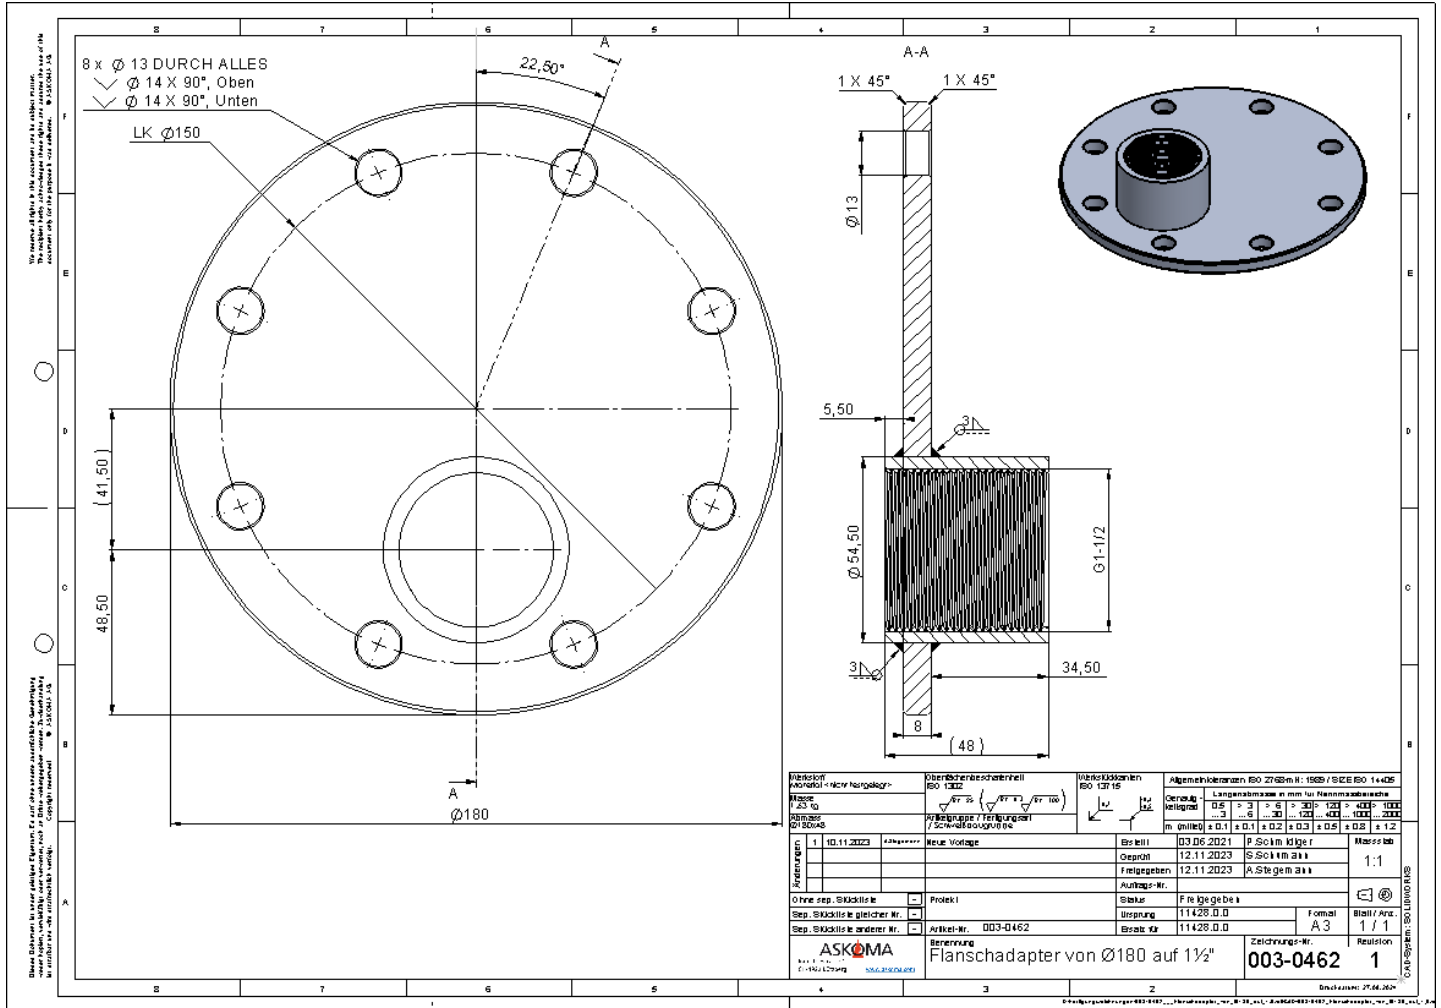

Flange adapter

Overview

Art. number	Description	Picture	Detail see page
012-0152	Flange adapter from Ø180mm to 1½" internal thread		3
012-0153	Flange adapter from Ø190 to Ø180mm		4
012-0154 012-0154.1	Flange adapter from Ø210 to Ø180mm including gasket		5
012-0155	Flange adapter from Ø240 to Ø180mm		6
012-0156	Flange adapter from Ø257 to Ø180mm		7
012-0157 012-0157.1	Flange adapter from Ø280 to Ø180mm Including screw set for ASKOHEAT-F Ø 240/280mm		8
012-0158	Flange adapter from Ø290 to Ø280mm		9
012-0159	Flange adapter from Ø195 to Ø180mm		10
012-0161	Flange adapter from Ø300 to Ø240mm		11
012-0162	Flange adapter from Ø270 to Ø180mm		12

Scope of delivery

Item number	Quantity	Description	Order no.
1	1	Flange adapter Ø180 to 1½"	003-0462
2	1	Gasket	007-0235
3			
4			
5			

Scope of delivery

Pos. Nummer	Quantity	Description	Order no.
1	1	Flange adapter Ø190 to Ø180	003-0456
2	8	Hexagon socket screw M8x25	001-2010
3	8	Hexagon socket screw M8x20	001-2015
4			
5			

Scope of delivery

Item number	Quantity	Description	Order no.
1	1	Flange adapter Ø240 to Ø180	003-0460
2	8	Hexagon socket screw M12x20	001-2015
3	12	Hexagon socket screw M12x25	001-2016
4			
5			

Scope of delivery

Scope of delivery

Item number	Quantity	Description	Order no.
1	1	Flange adapter Ø195 to Ø180	003-0463
2	8	Hexagon socket screw M12x20	001-2015
3	8	Hexagon socket screw M12x25	001-2016
4			
5			

Scope of delivery