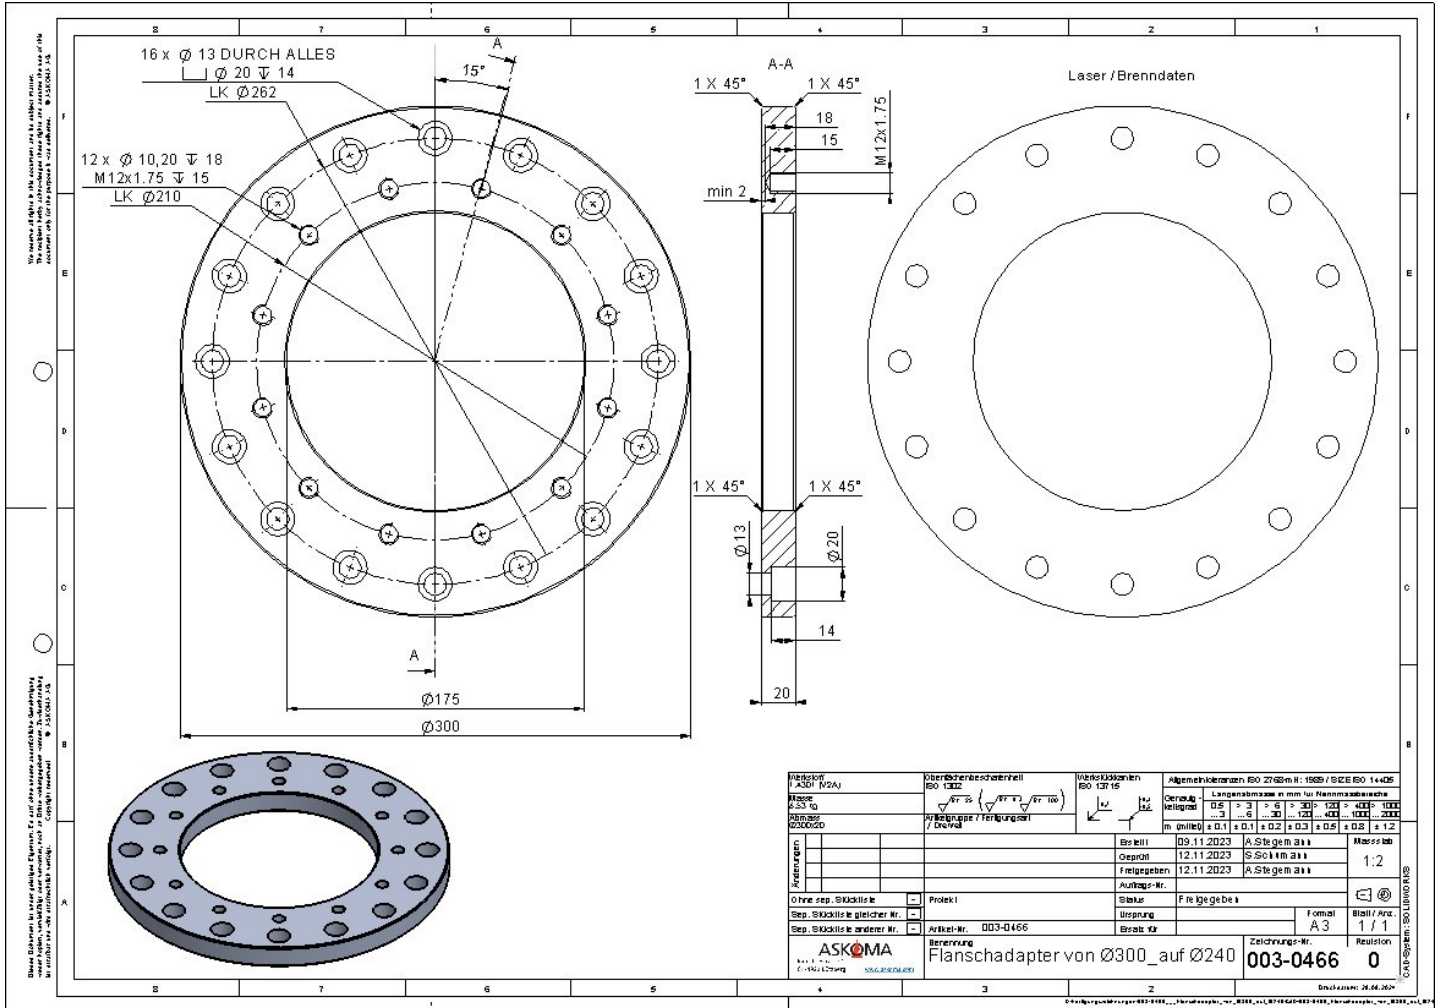

Item number	Quantity	Description	Order no.
1	1	Flange adapter $\varnothing 257$ to $\varnothing 180$	003-0458
2	8	Hexagon socket screw M12x20	001-2015
3			
4			
5			

Scope of delivery

Item number	Quantity	Description	Order no.
1	1	Flange adapter Ø280 to Ø180	003-0461
2	8	Hexagon socket screw M12x20	001-2015
3	1	Including screw set for ASKOHEAT-F Ø240/280mm	019-0041
4			
5			

*3 only in conjunction with article number 012-0157.1

Scope of delivery

Item number	Quantity	Description	Order no.
1	1	Flange adapter Ø290 to Ø280	003-0455
2	12	Hexagon socket screw M12x20	001-2015
3	12	Hexagon socket screw M12x25	001-2016
4			
5			

Scope of delivery

Item number	Quantity	Description	Order no.
1	1	Flange adapter Ø195 to Ø180	003-0463
2	8	Hexagon socket screw M12x20	001-2015
3	8	Hexagon socket screw M12x25	001-2016
4			
5			

Scope of delivery

Item number	Quantity	Description	Order no.
1	1	Flange adapter Ø300 to Ø240	003-0466
2	12	Hexagon socket screw M12x25	001-2016
3			
4			
5			

Scope of delivery

Item number	Quantity	Description	Order no.
1	1	Flange adapter Ø300 to Ø240	003-0466
2	12	Hexagon socket screw M10x40	001-2013
3	8	Hexagon socket screw M12x20	001-2015
4			
5			