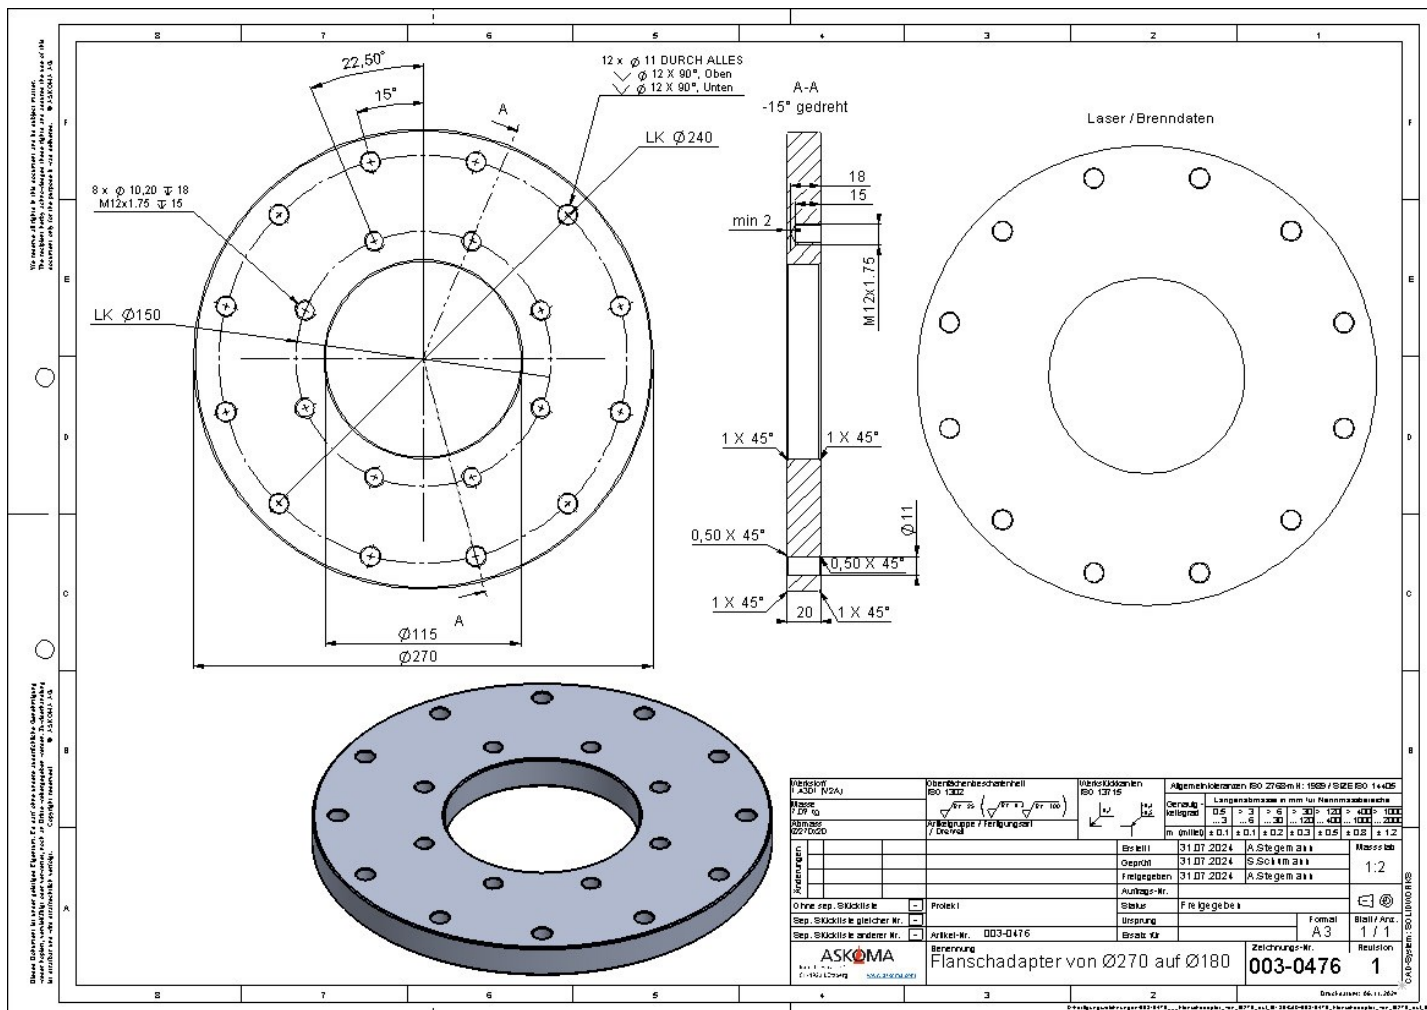

Scope of delivery

Item number	Quantity	Description	Order no.
1	1	Flange adapter Ø300 to Ø240	003-0466
2	12	Hexagon socket screw M10x40	001-2013
3	8	Hexagon socket screw M12x20	001-2015
4			
5