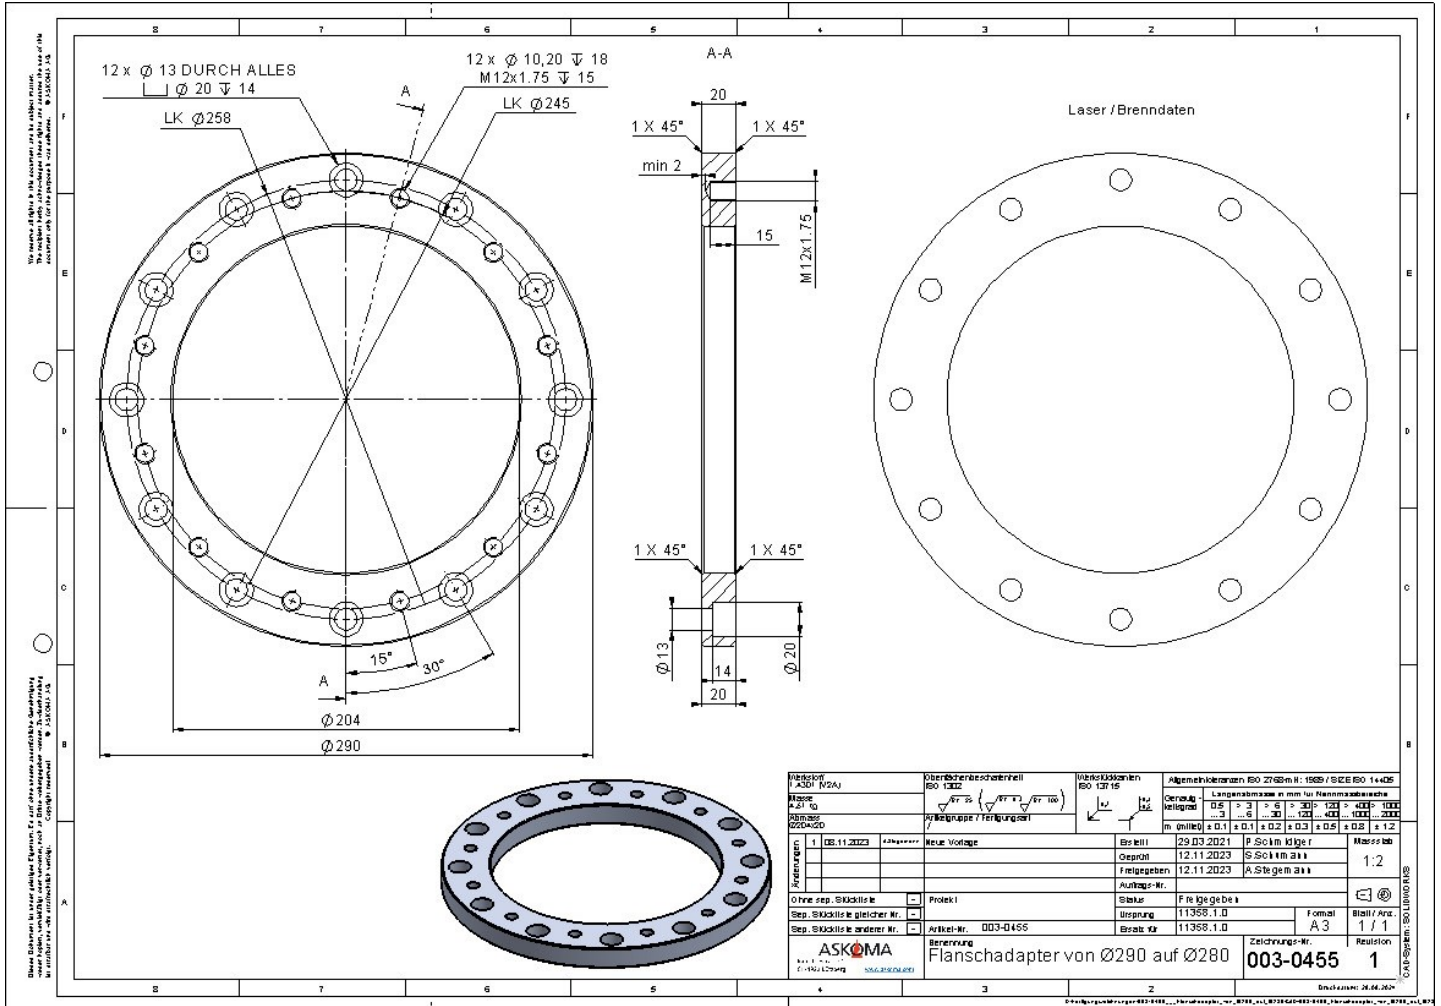

Scope of delivery

Item number	Quantity	Description	Order no.
1	1	Flange adapter Ø180 to 1½"	003-0462
2	1	Gasket	007-0235
3			
4			
5			

Scope of delivery

Pos. Nummer	Quantity	Description	Order no.
1	1	Flange adapter Ø190 to Ø180	003-0456
2	8	Hexagon socket screw M8x25	001-2010
3	8	Hexagon socket screw M8x20	001-2015
4			
5			

Scope of delivery

Item number	Quantity	Description	Order no.
1	1	Flange adapter Ø240 to Ø180	003-0460
2	8	Hexagon socket screw M12x20	001-2015
3	12	Hexagon socket screw M12x25	001-2016
4			
5			

Scope of delivery

Item number	Quantity	Description	Order no.
1	1	Flange adapter $\varnothing 257$ to $\varnothing 180$	003-0458
2	8	Hexagon socket screw M12x20	001-2015
3			
4			
5			

Scope of delivery

Item number	Quantity	Description	Order no.
1	1	Flange adapter Ø280 to Ø180	003-0461
2	8	Hexagon socket screw M12x20	001-2015
3	1	Including screw set for ASKOHEAT-F Ø240/280mm	019-0041
4			
5			

*3 only in conjunction with article number 012-0157.1

Scope of delivery

Item number	Quantity	Description	Order no.
1	1	Flange adapter Ø290 to Ø280	003-0455
2	12	Hexagon socket screw M12x20	001-2015
3	12	Hexagon socket screw M12x25	001-2016
4			
5			