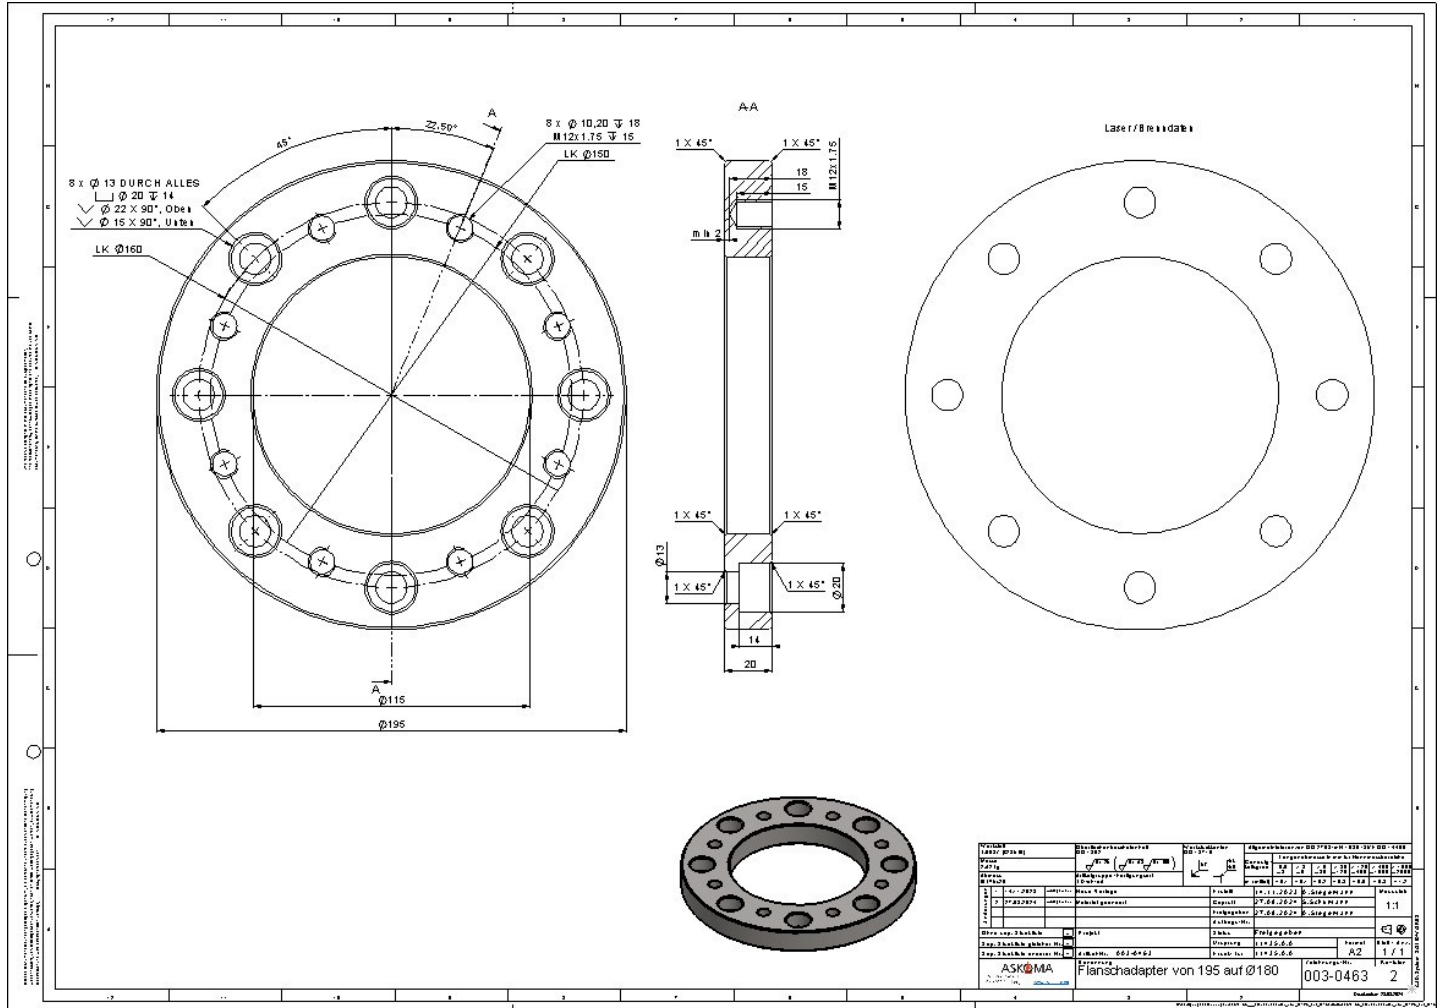

Scope of delivery

Item number	Quantity	Description	Order no.
1	1	Flange adapter Ø240 to Ø180	003-0460
2	8	Hexagon socket screw M12x20	001-2015
3	12	Hexagon socket screw M12x25	001-2016
4			
5			

Scope of delivery

Item number	Quantity	Description	Order no.
1	1	Flange adapter $\varnothing 257$ to $\varnothing 180$	003-0458
2	8	Hexagon socket screw M12x20	001-2015
3			
4			
5			

Scope of delivery

Item number	Quantity	Description	Order no.
1	1	Flange adapter Ø280 to Ø180	003-0461
2	8	Hexagon socket screw M12x20	001-2015
3	1	Including screw set for ASKOHEAT-F Ø240/280mm	019-0041
4			
5			

*3 only in conjunction with article number 012-0157.1

Scope of delivery

Item number	Quantity	Description	Order no.
1	1	Flange adapter Ø290 to Ø280	003-0455
2	12	Hexagon socket screw M12x20	001-2015
3	12	Hexagon socket screw M12x25	001-2016
4			
5			

Scope of delivery

Item number	Quantity	Description	Order no.
1	1	Flange adapter Ø195 to Ø180	003-0463
2	8	Hexagon socket screw M12x20	001-2015
3	8	Hexagon socket screw M12x25	001-2016
4			
5			

Scope of delivery