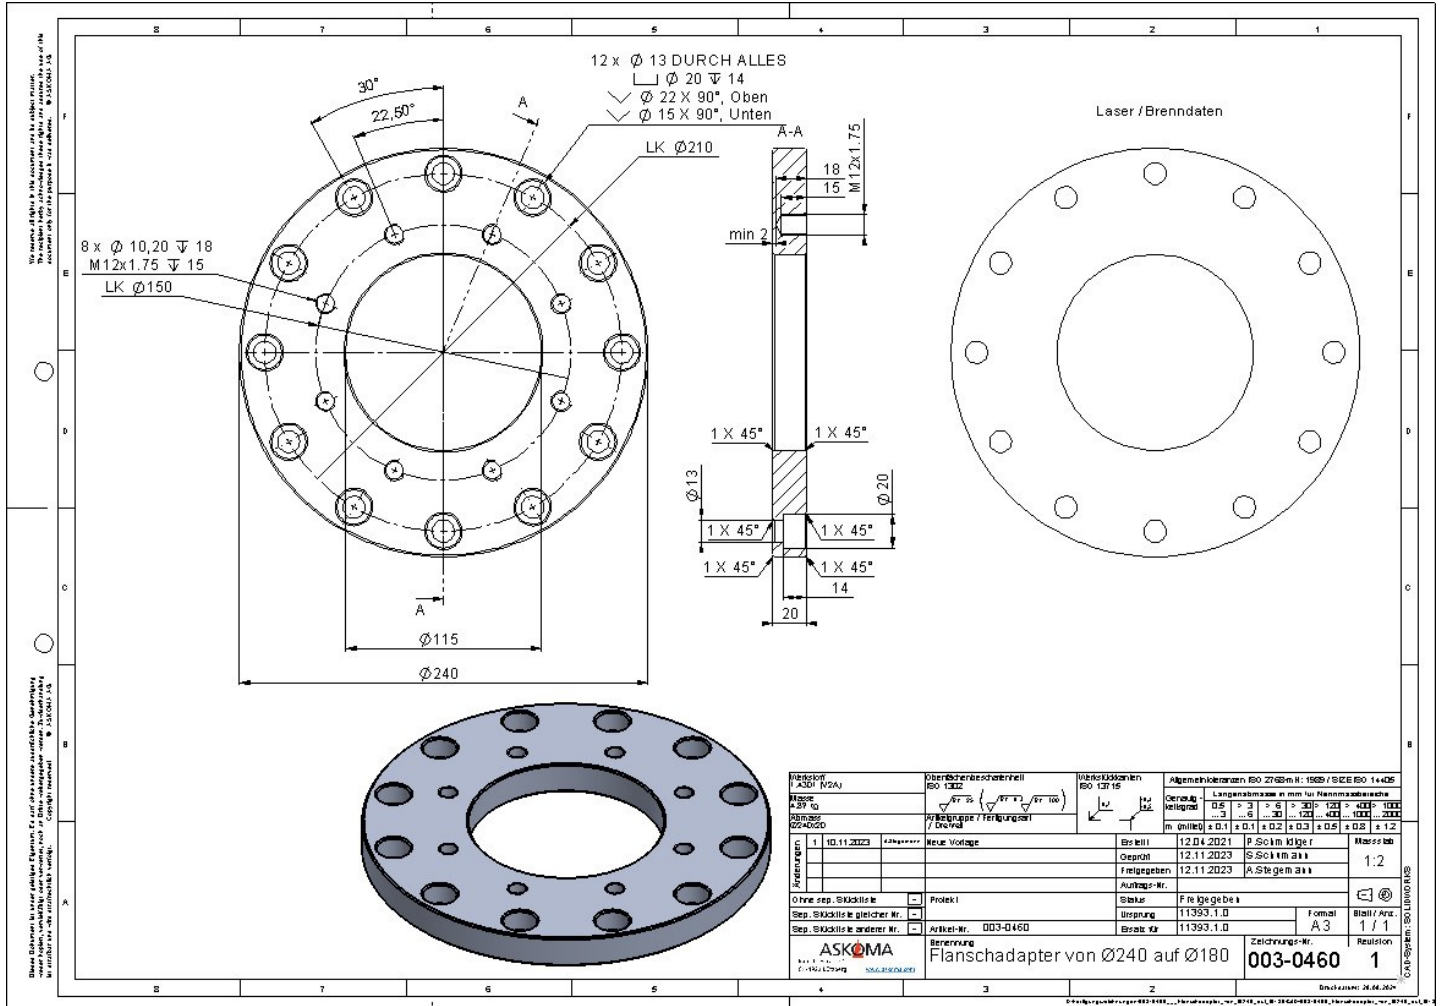

Flange adapter

Overview

Art. number	Description	Picture	Detail see page
012-0152	Flange adapter from Ø180mm to 1½" internal thread		3
012-0153	Flange adapter from Ø190 to Ø180mm		4
012-0154 012-0154.1	Flange adapter from Ø210 to Ø180mm including gasket		5
012-0155	Flange adapter from Ø240 to Ø180mm		6
012-0156	Flange adapter from Ø257 to Ø180mm		7
012-0157 012-0157.1	Flange adapter from Ø280 to Ø180mm Including screw set for ASKOHEAT-F Ø 240/280mm		8
012-0158	Flange adapter from Ø290 to Ø280mm		9
012-0159	Flange adapter from Ø195 to Ø180mm		10
012-0161	Flange adapter from Ø300 to Ø240mm		11
012-0162	Flange adapter from Ø270 to Ø180mm		12

Scope of delivery

Item number	Quantity	Description	Order no.
1	1	Flange adapter Ø180 to 1½"	003-0462
2	1	Gasket	007-0235
3			
4			
5			

Scope of delivery

Pos. Nummer	Quantity	Description	Order no.
1	1	Flange adapter Ø190 to Ø180	003-0456
2	8	Hexagon socket screw M8x25	001-2010
3	8	Hexagon socket screw M8x20	001-2015
4			
5			

Scope of delivery

Item number	Quantity	Description	Order no.
1	1	Flange adapter Ø240 to Ø180	003-0460
2	8	Hexagon socket screw M12x20	001-2015
3	12	Hexagon socket screw M12x25	001-2016
4			
5			

Scope of delivery

Item number	Quantity	Description	Order no.
1	1	Flange adapter $\varnothing 257$ to $\varnothing 180$	003-0458
2	8	Hexagon socket screw M12x20	001-2015
3			
4			
5			

Scope of delivery

Item number	Quantity	Description	Order no.
1	1	Flange adapter Ø280 to Ø180	003-0461
2	8	Hexagon socket screw M12x20	001-2015
3	1	Including screw set for ASKOHEAT-F Ø240/280mm	019-0041
4			
5			