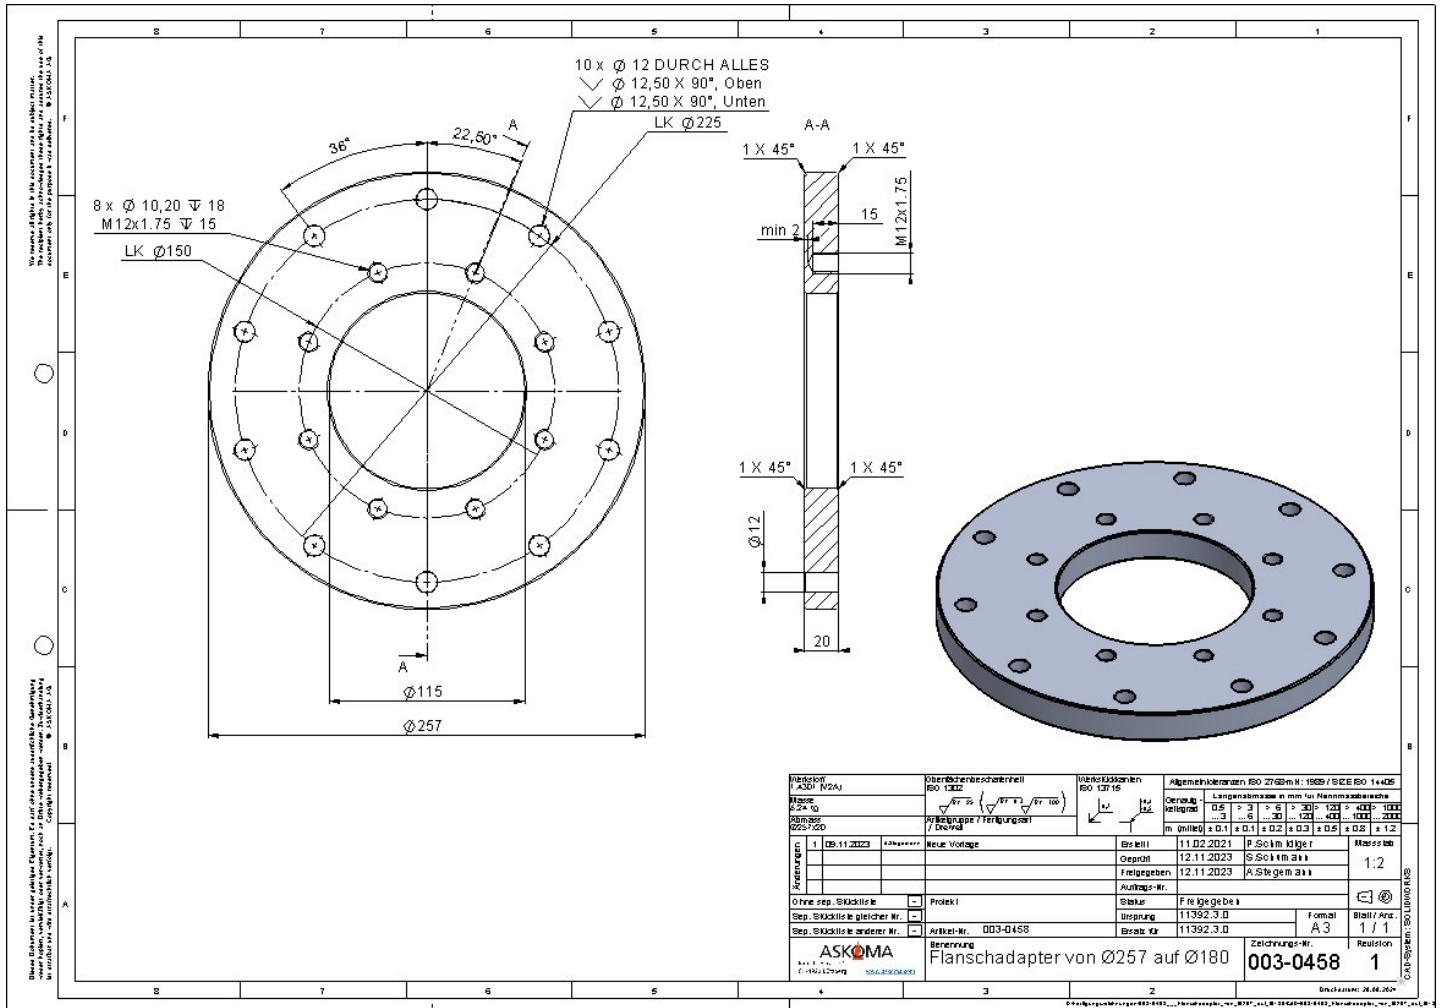

Scope of delivery

Item number	Quantity	Description	Order no.
1	1	Flange adapter Ø180 to 1½"	003-0462
2	1	Gasket	007-0235
3			
4			
5			

Scope of delivery

Pos. Nummer	Quantity	Description	Order no.
1	1	Flange adapter Ø190 to Ø180	003-0456
2	8	Hexagon socket screw M8x25	001-2010
3	8	Hexagon socket screw M8x20	001-2015
4			
5			

Scope of delivery

Item number	Quantity	Description	Order no.
1	1	Flange adapter Ø240 to Ø180	003-0460
2	8	Hexagon socket screw M12x20	001-2015
3	12	Hexagon socket screw M12x25	001-2016
4			
5			

Scope of delivery

Item number	Quantity	Description	Order no.
1	1	Flange adapter $\varnothing 257$ to $\varnothing 180$	003-0458
2	8	Hexagon socket screw M12x20	001-2015
3			
4			
5			

Scope of delivery

Item number	Quantity	Description	Order no.
1	1	Flange adapter Ø280 to Ø180	003-0461
2	8	Hexagon socket screw M12x20	001-2015
3	1	Including screw set for ASKOHEAT-F Ø240/280mm	019-0041
4			
5			

Scope of delivery

Item number	Quantity	Description	Order no.
1	1	Flange adapter Ø195 to Ø180	003-0463
2	8	Hexagon socket screw M12x20	001-2015
3	8	Hexagon socket screw M12x25	001-2016
4			
5			

Scope of delivery