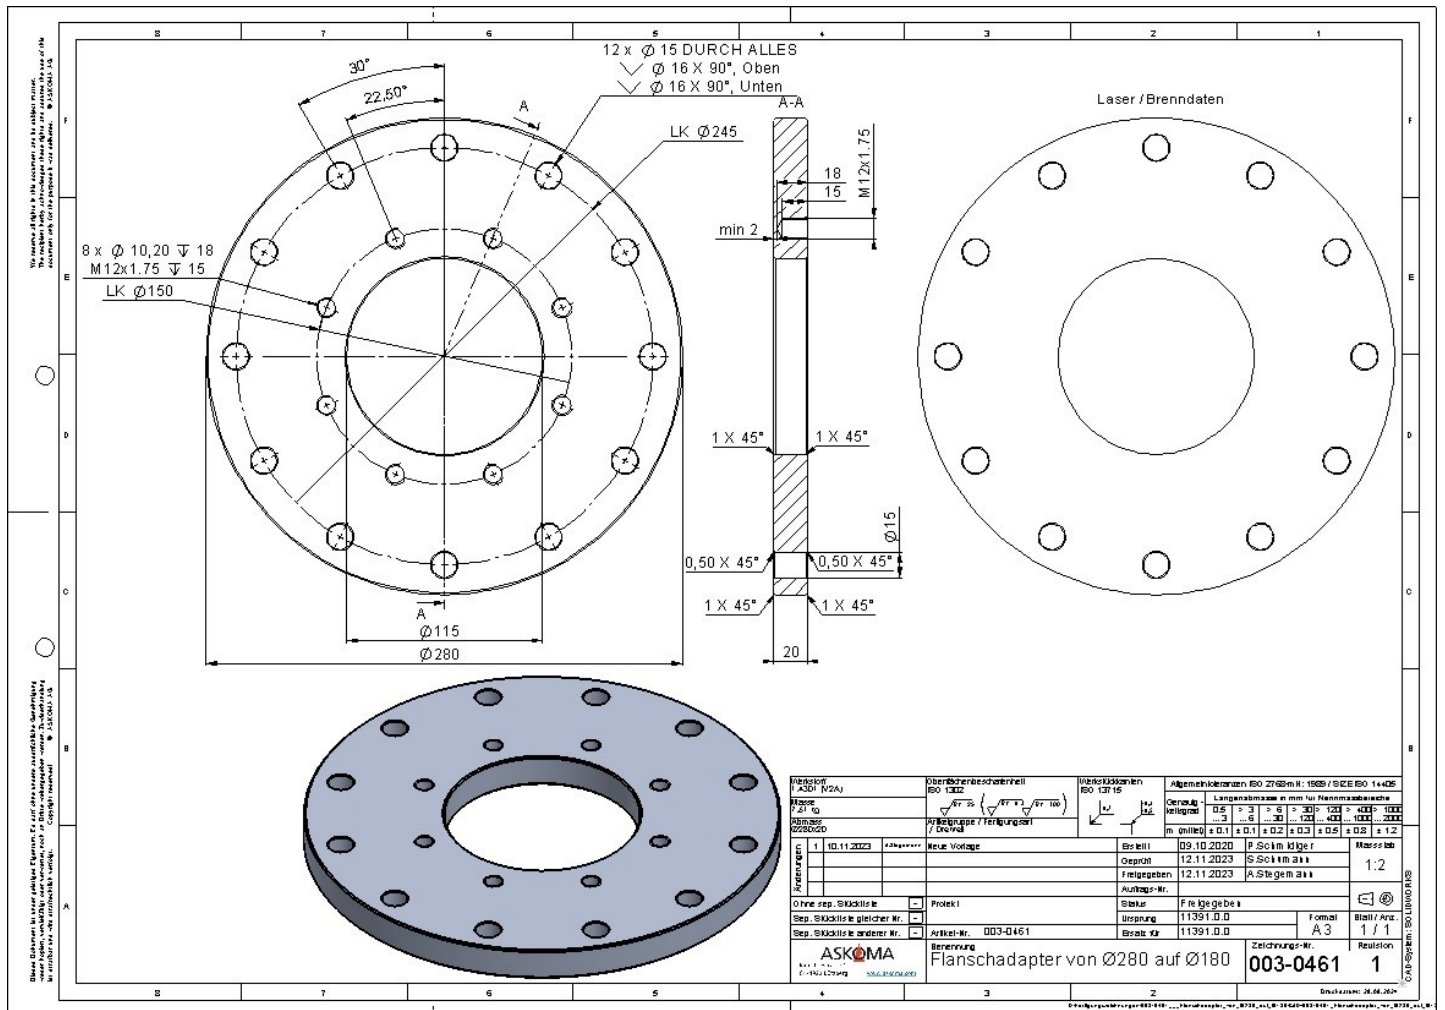

Scope of delivery

Item number	Quantity	Description	Order no.
1	1	Flange adapter Ø180 to 1½"	003-0462
2	1	Gasket	007-0235
3			
4			
5			

Scope of delivery

Pos. Nummer	Quantity	Description	Order no.
1	1	Flange adapter Ø190 to Ø180	003-0456
2	8	Hexagon socket screw M8x25	001-2010
3	8	Hexagon socket screw M8x20	001-2015
4			
5			

Scope of delivery

Item number	Quantity	Description	Order no.
1	1	Flange adapter Ø240 to Ø180	003-0460
2	8	Hexagon socket screw M12x20	001-2015
3	12	Hexagon socket screw M12x25	001-2016
4			
5			

Scope of delivery

Item number	Quantity	Description	Order no.
1	1	Flange adapter $\varnothing 257$ to $\varnothing 180$	003-0458
2	8	Hexagon socket screw M12x20	001-2015
3			
4			
5			

Scope of delivery

Item number	Quantity	Description	Order no.
1	1	Flange adapter Ø280 to Ø180	003-0461
2	8	Hexagon socket screw M12x20	001-2015
3	1	Including screw set for ASKOHEAT-F Ø240/280mm	019-0041
4			
5			

Scope of delivery

Item number	Quantity	Description	Order no.
1	1	Flange adapter Ø195 to Ø180	003-0463
2	8	Hexagon socket screw M12x20	001-2015
3	8	Hexagon socket screw M12x25	001-2016
4			
5			

Scope of delivery